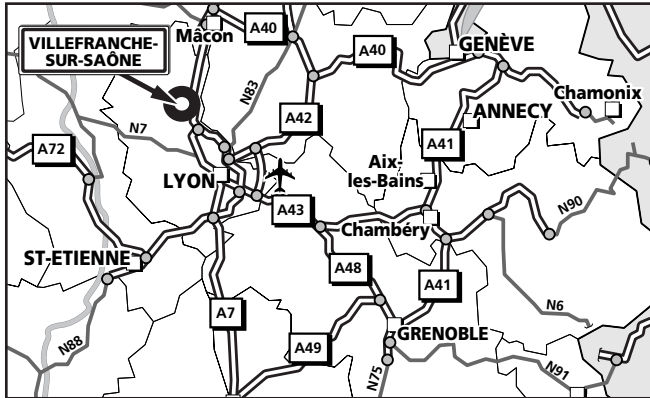

■ From PARIS : (A)

Take the motorway A6, head for LYON, then take Exit 31.2 VILLEFRANCHE/JASSANS-RIOTTIER. After the toll, at the roundabout, follow the signs for VILLEFRANCHE/LIMAS. Carry straight on. Once at the "CHANTIERS" crossroads, head for VILLEFRANCHE CENTRE (then see blown up map).

■ From LYON : (B)

Take the motorway A6, head for Paris, then take Exit 31.2 VILLEFRANCHE/JASSANS-RIOTTIER. After the toll, at the roundabout, follow the signs for VILLEFRANCHE/LIMAS. Carry straight on. Once at the "CHANTIERS" crossroads, head for VILLEFRANCHE CENTRE (then see blown up map).

■ From GRENOBLE/LYON-SAINT EXUPÉRY AIRPORT: (C)

Take the motorway A43, head for LYON, then take the N346 and the motorway A46 (ROCADE EST), head for PARIS. Take the motorway A6, then take Exit 31.2 VILLEFRANCHE/JASSANS-RIOTTIER. After the toll, at the roundabout, follow the signs for VILLEFRANCHE/LIMAS. Carry straight on. Once at the "CHANTIERS" crossroads, head for VILLEFRANCHE CENTRE (then see blown up map).

■ From BOURG-EN-BRESSE : (D)

Take the D936 then the D904, head for VILLEFRANCHE-SUR-SAÔNE. In JASSANS-RIOTTIER, take the D933, head for BEAUREGARD, then follow the signs for VILLEFRANCHE-SUR-SAÔNE CENTRE on the D44 (then see blown up map).