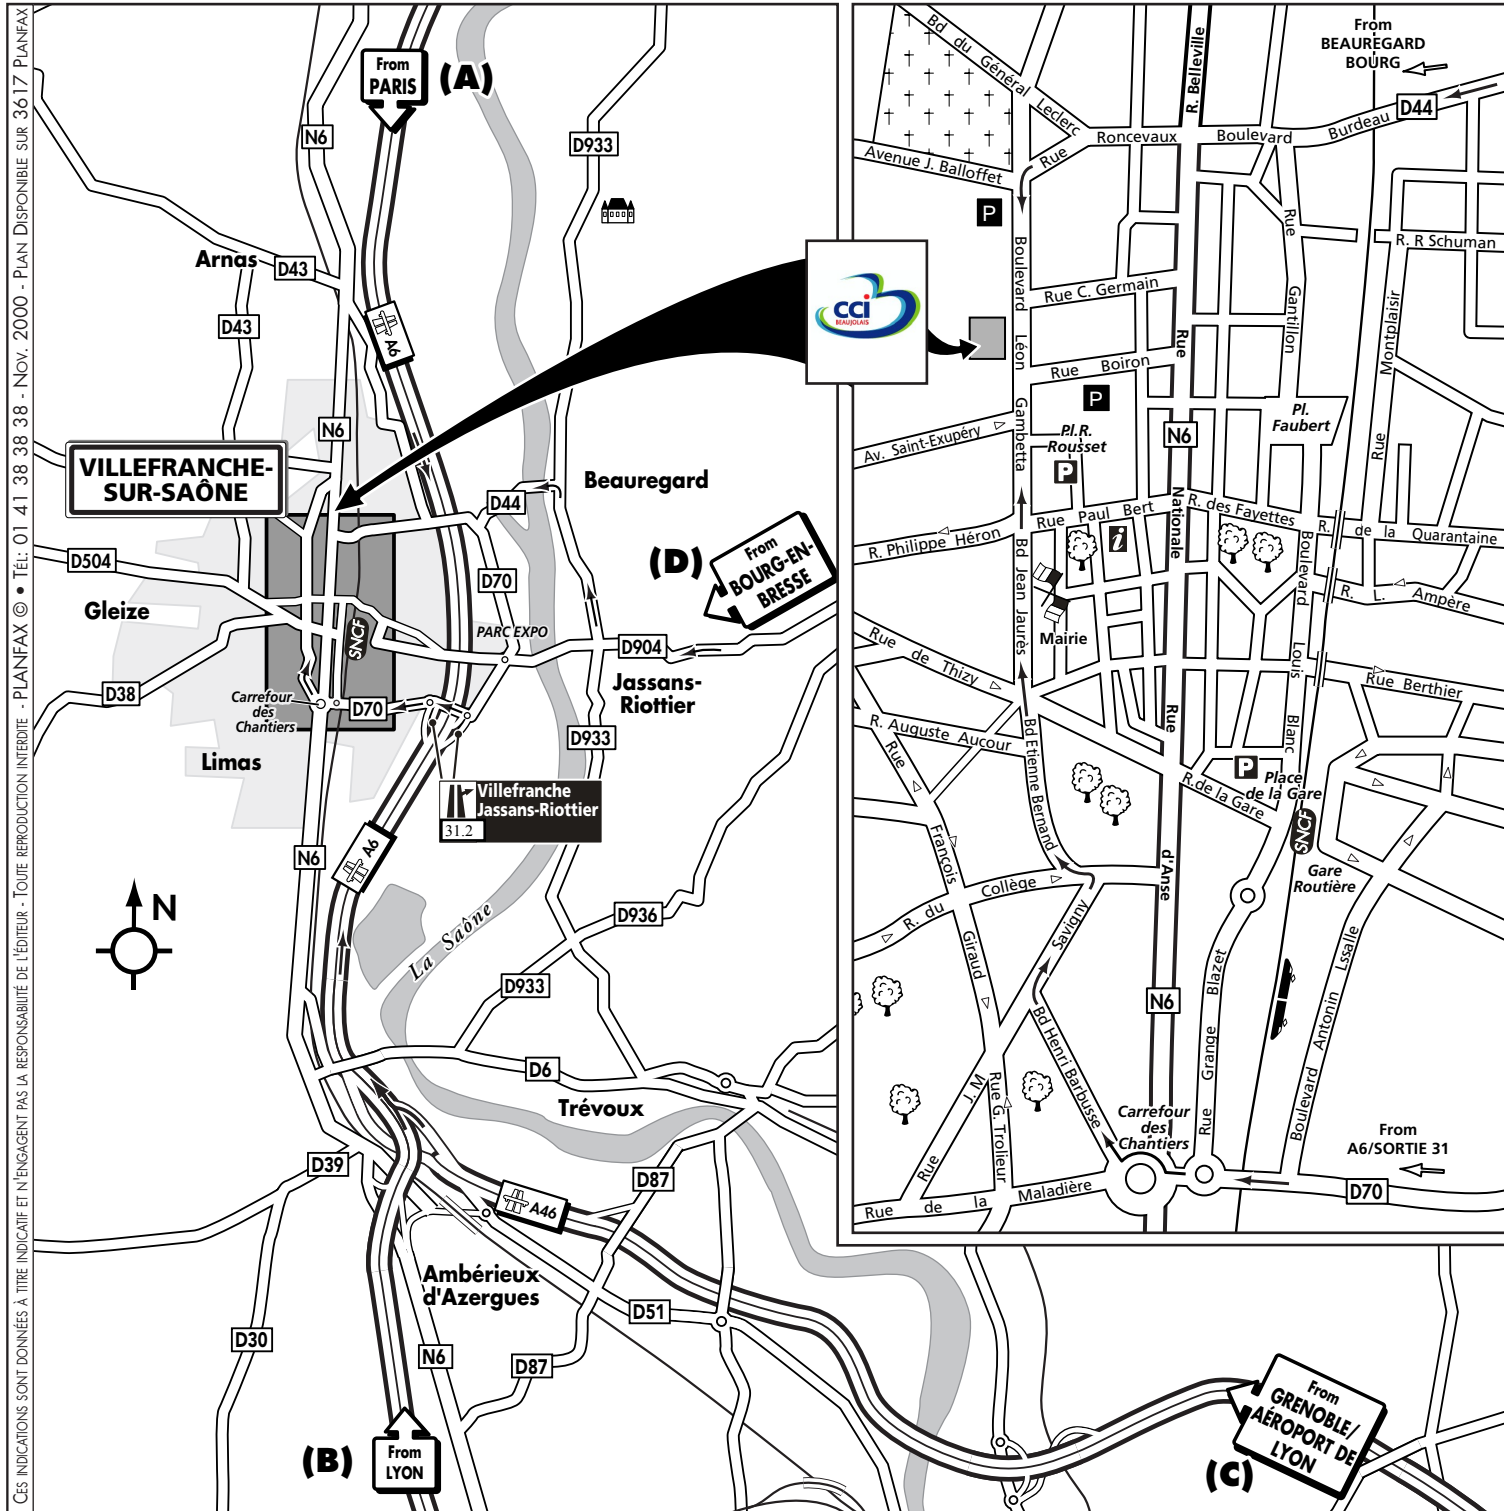

■ From PARIS : (A)

Take the motorway A6, head for LYON, then take Exit 31.2 VILLEFRANCHE/JASSANS-RIOTTIER. After the toll, at the roundabout, follow the signs for VILLEFRANCHE/LIMAS. Carry straight on. Once at the "CHANTIERS" crossroads, head for VILLEFRANCHE CENTRE (then see blown up map).

■ From LYON : (B)

Take the motorway A6, head for Paris, then take Exit 31.2 VILLEFRANCHE/JASSANS-RIOTTIER. After the toll, at the roundabout, follow the signs for VILLEFRANCHE/LIMAS. Carry straight on. Once at the "CHANTIERS" crossroads, head for VILLEFRANCHE CENTRE (then see blown up map).

■ From GRENOBLE/LYON-SAINT EXUPÉRY AIRPORT: (C)

Take the motorway A43, head for LYON, then take the N346 and the motorway A46 (ROCADE EST), head for PARIS. Take the motorway A6, then take Exit 31.2 VILLEFRANCHE/JASSANS-RIOTTIER. After the toll, at the roundabout, follow the signs for VILLEFRANCHE/LIMAS. Carry straight on. Once at the "CHANTIERS" crossroads, head for VILLEFRANCHE CENTRE (then see blown up map).

■ From BOURG-EN-BRESSE : (D)

Take the D936 then the D904, head for VILLEFRANCHE-SUR-SAÔNE. In JASSANS-RIOTTIER, take the D933, head for BEAUREGARD, then follow the signs for VILLEFRANCHE-SUR-SAÔNE CENTRE on the D44 (then see blown up map).